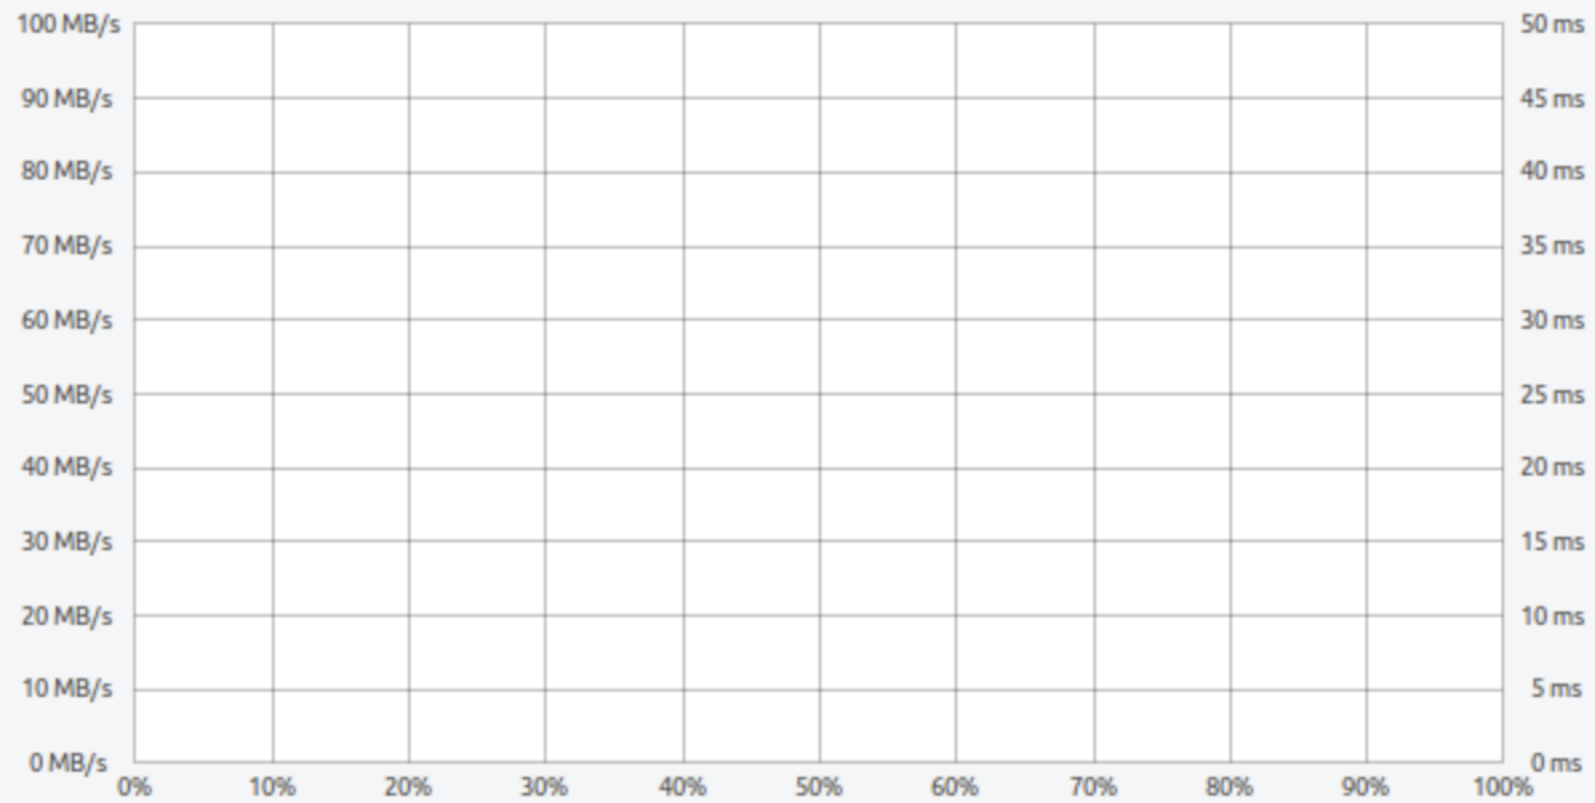

Disks

1.1 GB Hard Disk
/dev/sdc

- 537 GB Hard Disk QEMU QEMU HARDDISK
- CD/DVD Drive QEMU DVD-ROM
- 1.1 GB Hard Disk QEMU QEMU HARDDISK
- **1.1 GB Hard Disk QEMU QEMU HARDDISK**
- 1.1 GB Hard Disk QEMU QEMU HARDDISK
- 1.1 GB Hard Disk QEMU QEMU HARDDISK

Model QEMU QEMU HARDDISK (2.5+)
Size 1.1 GB (1,073,741,824 bytes)

Benchmark

Disk or Device 1.1 GB Hard Disk — QEMU QEMU HARDDISK [2.5+] (/dev/sdc)

Last Benchmarked No benchmark data available

Sample Size -

Average Read Rate -

Average Write Rate -

Average Access Time -

Start Benchmark...

Close