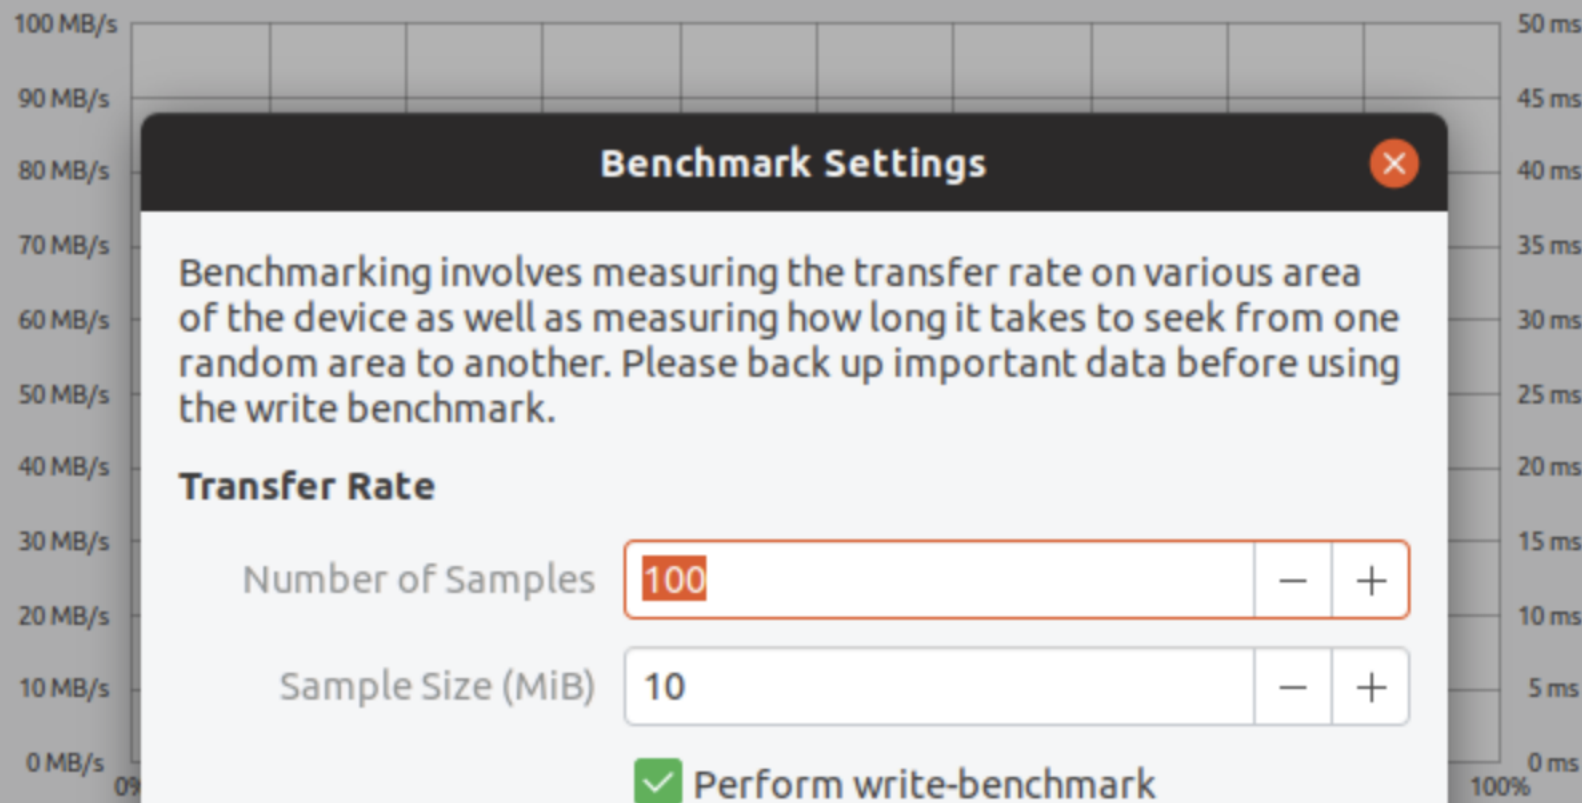

Disks

- 537 GB Hard Disk QEMU QEMU HARDDISK
- CD/DVD Drive QEMU DVD-ROM
- 1.1 GB Hard Disk QEMU QEMU HARDDISK
- **1.1 GB Hard Disk QEMU QEMU HARDDISK**
- 1.1 GB Hard Disk QEMU QEMU HARDDISK
- 1.1 GB Hard Disk QEMU QEMU HARDDISK

1.1 GB Hard Disk /dev/sdc

Model QEMU QEMU HARDDISK (2.5+)
Size 1.1 GB (1,073,741,824 bytes)

Benchmark

Benchmark Settings

Benchmarking involves measuring the transfer rate on various area of the device as well as measuring how long it takes to seek from one random area to another. Please back up important data before using the write benchmark.

Transfer Rate

Number of Samples - +

Sample Size (MiB) - +

☒ Perform write-benchmark

Access Time

Number of Samples - +

Cancel

Start Benchmarking...

Start Benchmark...

Close