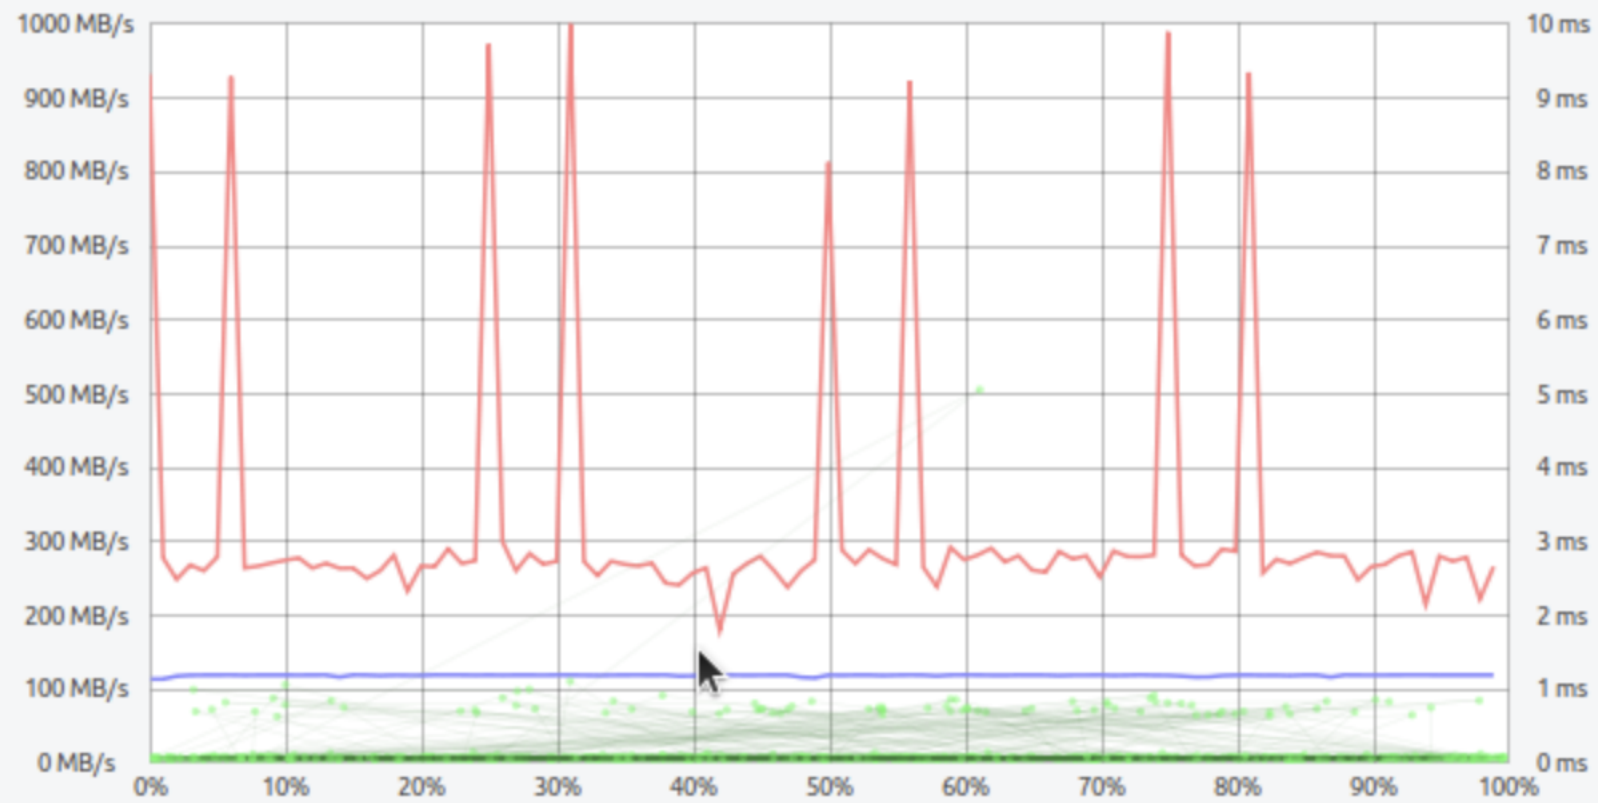

Model QEMU QEMU HARDDISK (2.5+)  
Size 1.1 GB (1,073,741,824 bytes)

Benchmark

Disk or Device 1.1 GB Hard Disk — QEMU QEMU HARDDISK [2.5+] (/dev/sdc)  
Last Benchmarked Thu 05 Sep 2019 04:28:36 PM EDT (Less than a minute ago)  
Sample Size 10.0 MiB (10,485,760 bytes)  
Average Read Rate 115.7 MB/s (100 samples)  
Average Write Rate 318.9 MB/s (100 samples)  
Average Access Time 0.10 msec (1000 samples)